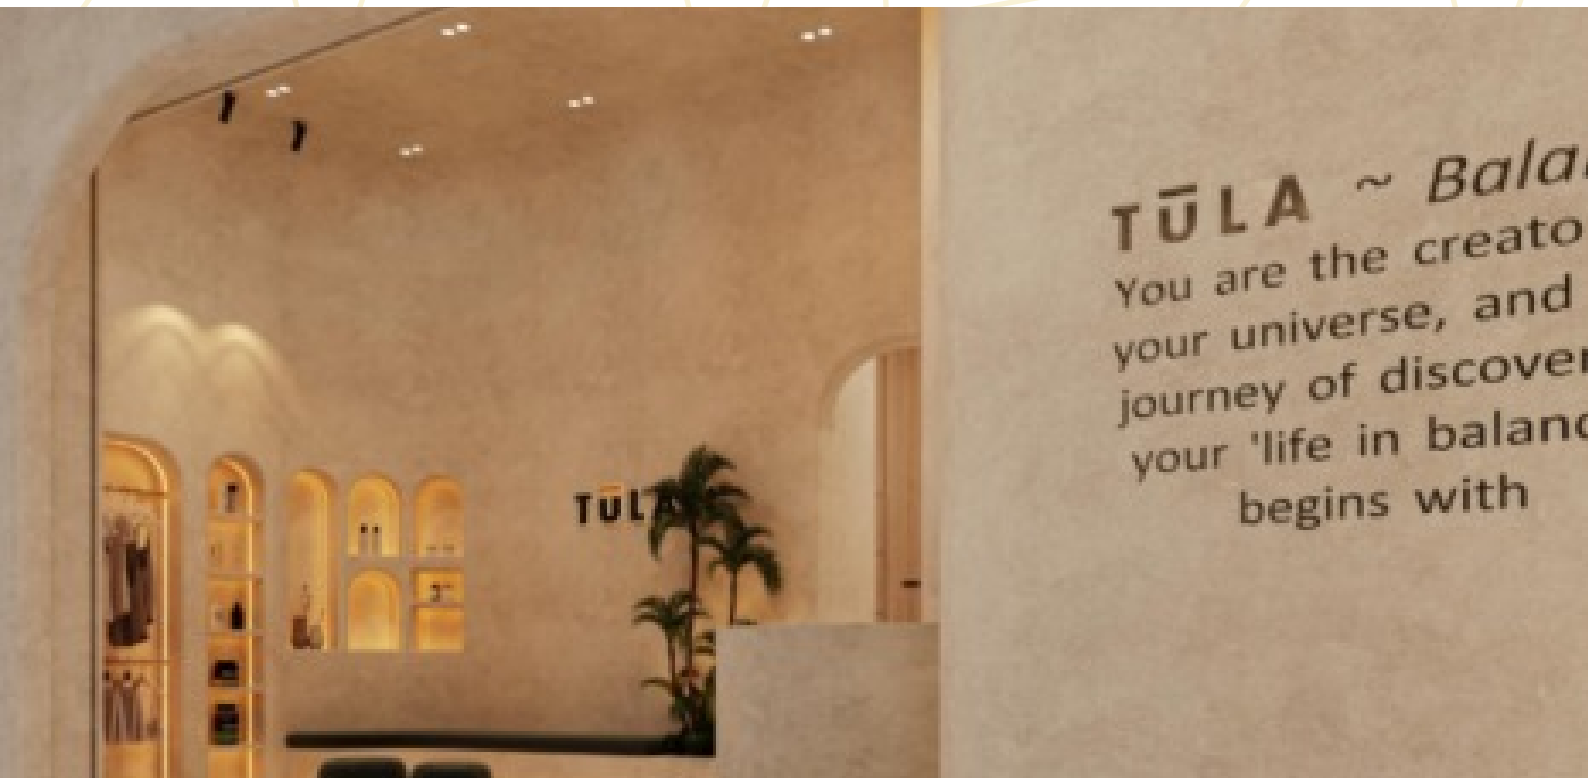

K HOTELS

UGANDA

AVENUE INTERIORS DESIGNS

Project: Abra station-RTA

Project: SANDBANK VILLAS

Project: Tula Studios

Client: Fitout Habitat

www.lumilife.ae