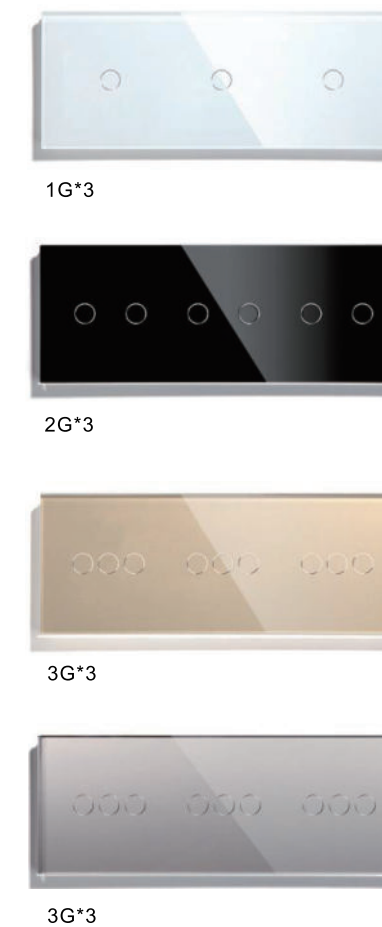

Crystal Glass Panel

228 Type 3 hole