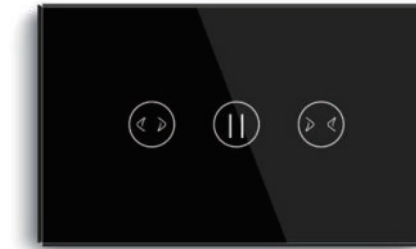

ECONOMIC SWITCH COMBINATION

Touch

S3 1G black
Touch

S1 157 2G+EU Socket
Touch black

S1 228 2G*3
Touch white

S2 Tempered Glass 118

A technology jewel, as pure as a diamond and as light as a feather.

118 TYPE SMART SWITCH

S2S 118 Touch/Wi-Fi Switch

Wi-Fi Touch

1 Gang Touch / Wi-Fi

2 Gang Touch / Wi-Fi

3 Gang Touch / Wi-Fi

1 Gang Dimmer / Wi-Fi / Touch

Wi-Fi Curtatin Switch

S2S 118 Touch/ Wi-Fi Switch

Wi-Fi Touch

Curtain Switch

Doorbell Switch

4 Gang N Touch / Wi-Fi

118 TYPE SMART SWITCH

US Series 118 Touch/Wi-Fi Switch

Wi-Fi

Touch