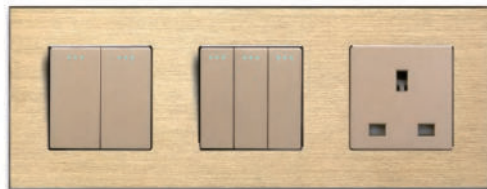

1G+UN socket 3G+FR socket 2G+EU socket

Double FR socket Double EU socket Double UK socket UK+1G+USB socket

MECHANICAL SWITCH & SOCKET

228 TYPE 3 HOLE FRAME

2G+Double EU socket

2G+2G+FR socket

3G+Double UN socket

3 UK 13A socket

3 EU 16A socket

3 FR 16A socket

FR+Double USB+3G

2G+3G+3G Switch

3 UN 16A Socket

2G+3G+UK socket

2G+2G+2G Switch

3G+3G+EU Socket

299 TYPE SWITCH & SOCKET

4 HOLE FRAME

Smart 3G+2G+Double EU socket

Smart 3G+3G+Double UN socket

2G+3G+EU+double USB socket

3G+Double UN socket+Double USB

Double UK socket+2G+HDMI+AV Outlet