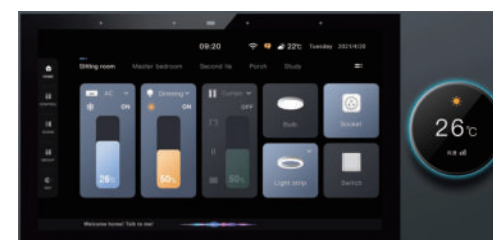

7" Control Panel