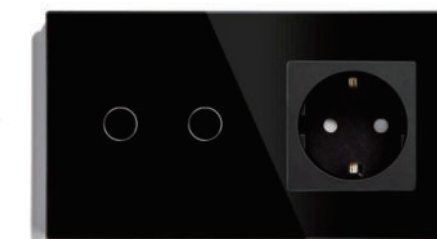

2G 1W
Touch gold

3G 1W
Touch gold

1G 1W
Touch black

2G 1W
Touch black

3G 1W
Touch black

4G 1W
Touch grey

3G 1W
Touch grey

2G 1W
Touch grey

ECONOMIC SWITCH COMBINATION

Touch

S3 1G black
Touch

S1 157 2G+EU Socket
Touch black

S1 228 2G*3
Touch white

S2 Tempered Glass 118

A technology jewel, as pure as a diamond and as light as a feather.

118 TYPE SMART SWITCH