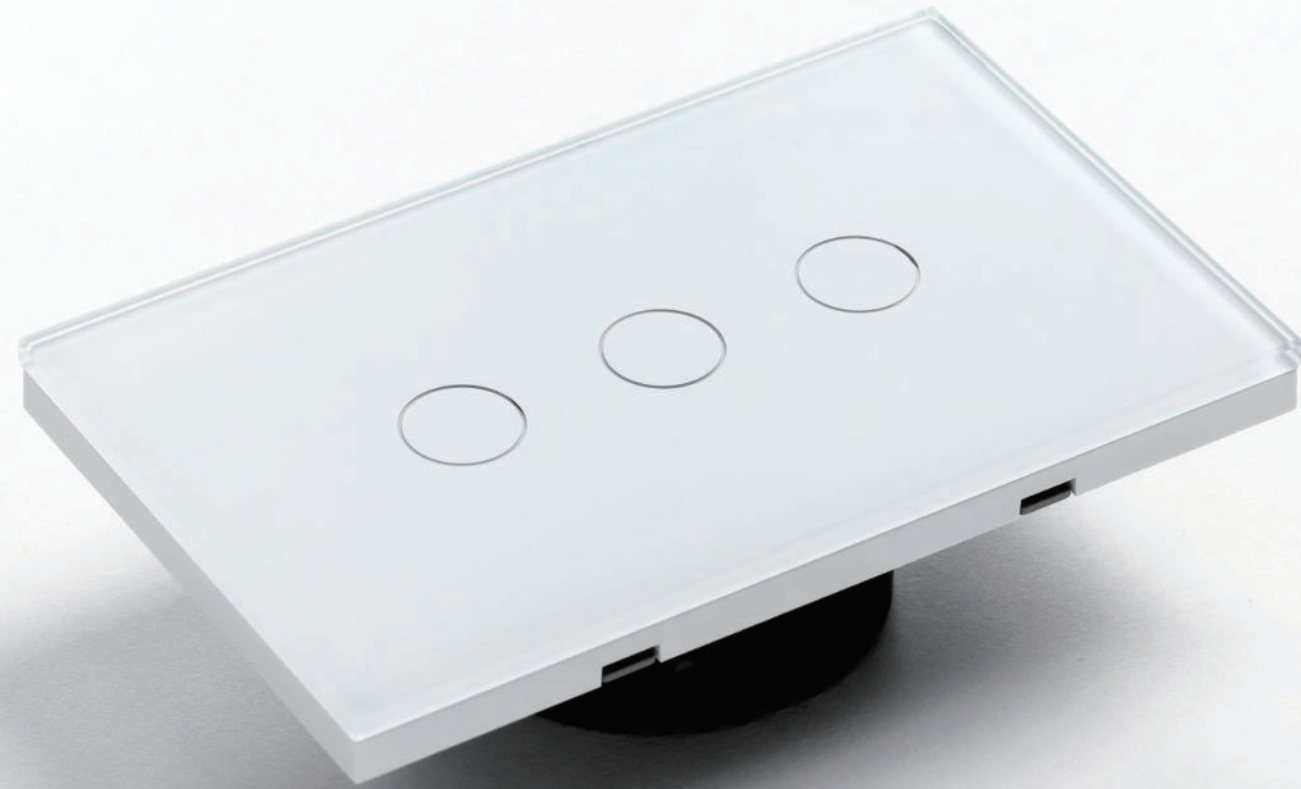

ECONOMIC SWITCH COMBINATION

Touch

S3 1G black
Touch

S1 157 2G+EU Socket
Touch black

S1 228 2G*3
Touch white

S2 Tempered Glass 118

A technology jewel, as pure as a diamond and as light as a feather.

118 TYPE SMART SWITCH