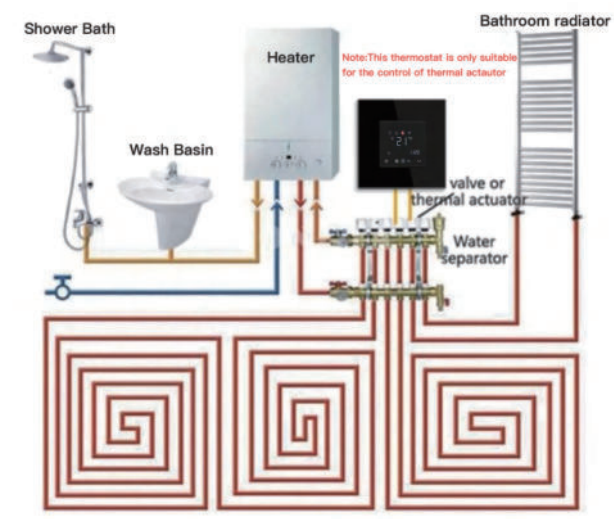

Wi-Fi Touch Zigbee

S1N Thermostat Touch/Wi-Fi/Zigbee black

S1N Thermostat Touch/Wi-Fi/Zigbee White

Smart Thermostat MHT0006 - White

SMART WATER HEATER SWITCH

S1N 86 TYPE 20A WATER HEATER SWITCH

Wi-Fi Touch Zigbee

S1N20A Touch/Wi-Fi/Zigbee white

S1N20A Touch/Wi-Fi / Zigbee grey

S1N20A gold

S1N20A black

Single Live Smart Switch

Install The Wi-fi Adapter To Work As
Wi-fi Single Live Switch

Switch

Adapter

Wiring Diagram

86 TYPE SINGLE LIVE SMART SWITCH

S1N SL 86 TYPE SWITCH

S1N 86 TYPE SINGLE LIVE ZIGBEE SWITCH

Smart Life

Unlimited WiFi Control Through
Your Smartphone Wherever You Are!

EASY REMOTE CONTROL

SMART Wi-Fi SOCKET