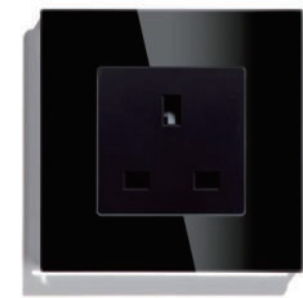

J13
20A Switch
45A Switch

J15
Door Bell Switch

J12
Curtain Switch

S1 CRYSTAL SOCKET

Universal Socket

British Socket

EU Socket

French Socket