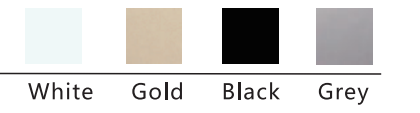

86 TYPE PC SERIES

PC Frame

EU Socket