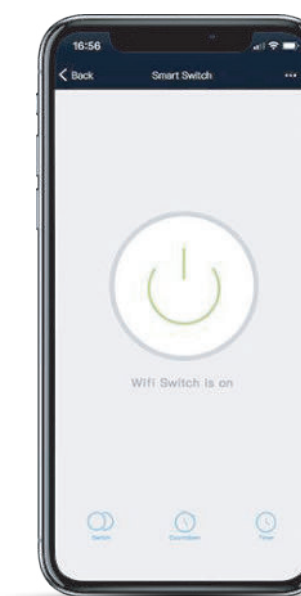

118 TYPE SMART SOCKET

S2S CRYSTAL

Wi-Fi

Touch

Universal Type Wi-Fi gold

Universal Type Wi-Fi black

Universal Type Wi-Fi grey

Universal Type Wi-Fi white

S3 Series Satin Aluminum

A technological jewel, as pure as a diamond. Transforming normal everyday gestures into special moments of pleasure.

Tuya Smart

Google Home

Amazon Alexa

IFTTT

86 TYPE SMART SWITCH

S3 86 TYPE SWITCH

1 Gang Touch / Wi-Fi / Zigbee

2 Gang Touch / Wi-Fi / Zigbee

3 Gang Touch / Wi-Fi / Zigbee

Door Bell Switch

Curtain Switch

Dimmer Switch

BRUSHED ALUMINUM

EXQUISITE BURSHED AL-METAL SHOWS MODEST LUXURY.