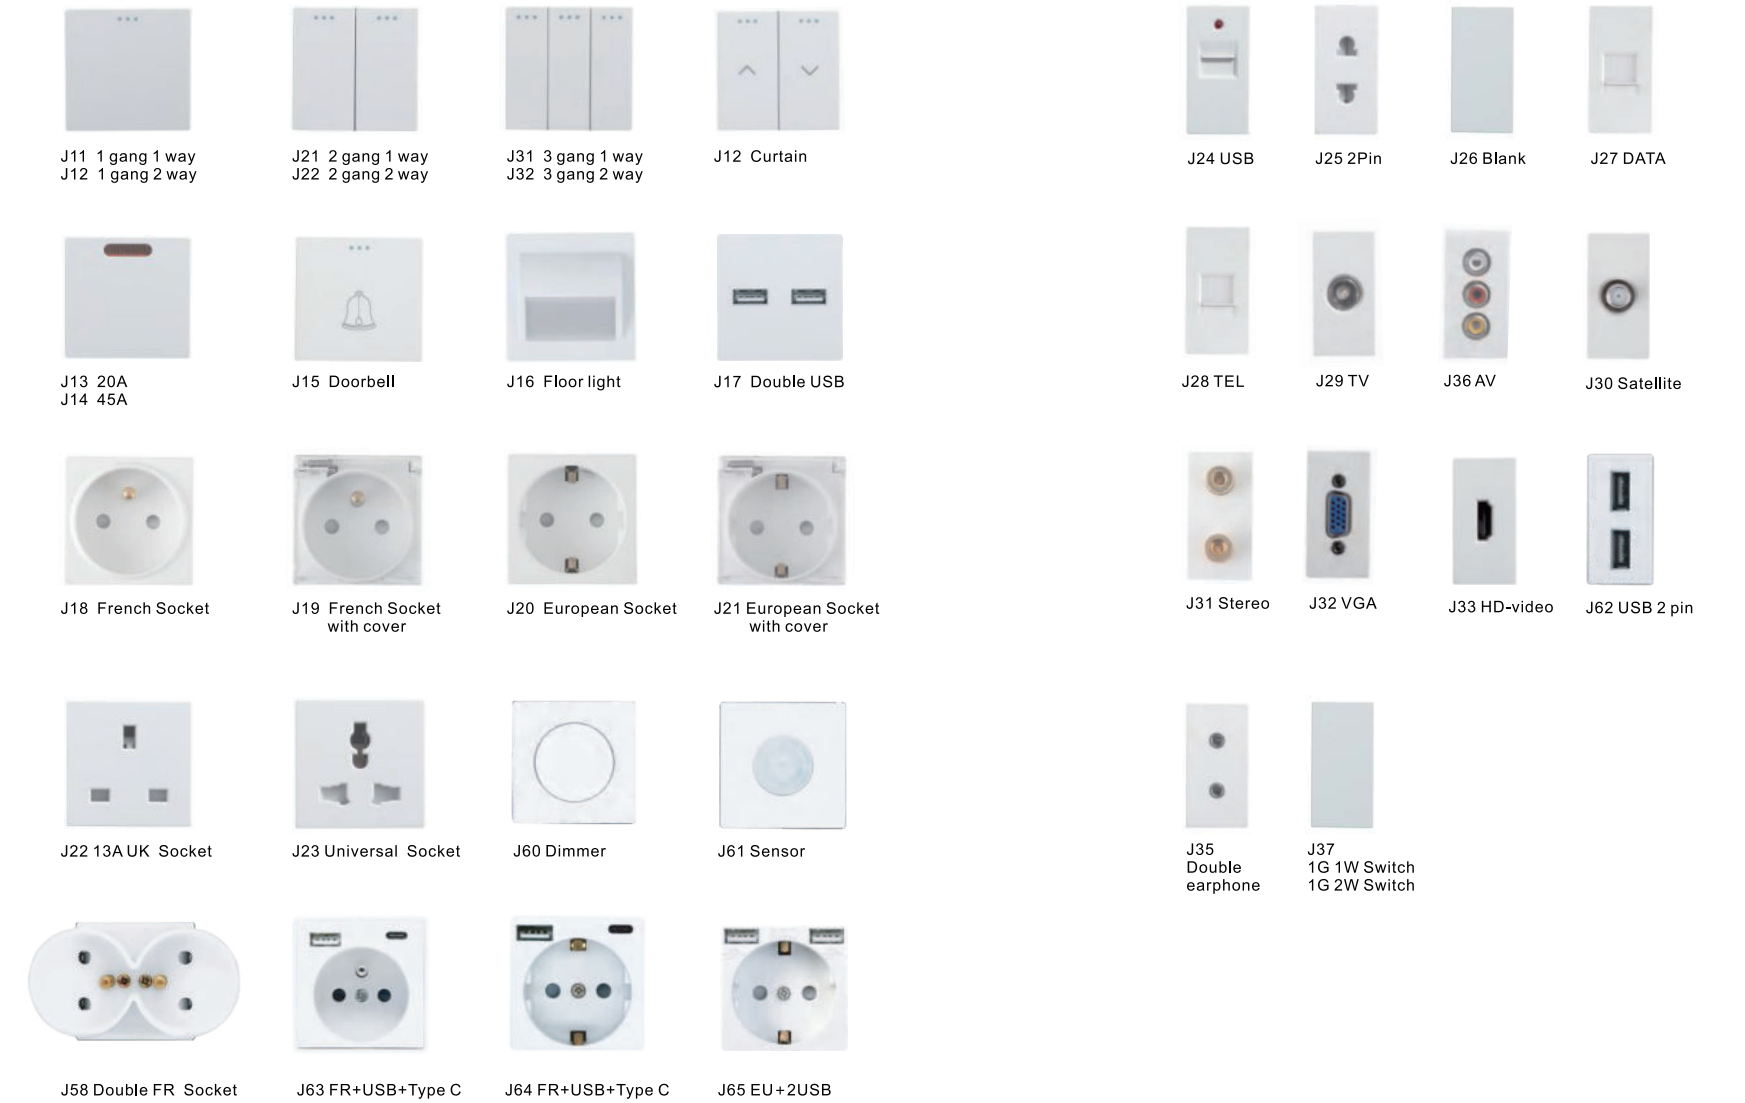

118 Single

UNITS

Crystal Panel

Smart Switch Function
Smart Socket Function

Aluminum Panel

Pc Panel

Mechanical Function

1/2 Function

COLOUR

SMART HOME

SMART CONTROL PANEL

WI-FI / ZIGBEE CONTROL PANEL

Wi-Fi

Touch

Zigbee

4" Control Panel