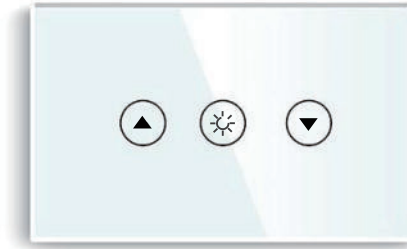

ECONOMIC SWITCH COMBINATION

Touch

S3 1G black
Touch

S1 157 2G+EU Socket
Touch black

S1 228 2G*3
Touch white

S2 Tempered Glass 118

A technology jewel, as pure as a diamond and as light as a feather.

118 TYPE SMART SWITCH

S2S 118 Touch/Wi-Fi Switch

Wi-Fi Touch

1 Gang Touch / Wi-Fi

2 Gang Touch / Wi-Fi

3 Gang Touch / Wi-Fi

1 Gang Dimmer / Wi-Fi / Touch

Wi-Fi Curtatin Switch

S2S 118 Touch/ Wi-Fi Switch