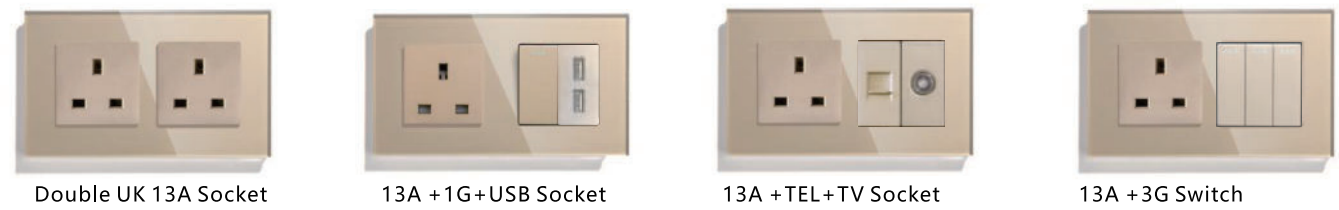

EU Waterproof Socket USB & Type-C - Gold

EU Waterproof Socket USB & Type-C - Black

EU Waterproof Socket USB & Type-C - White

2 FRAME MECHANICAL SOCKET

146/157 DOUBLE FRAME

146 DOUBLE FRAME

157 DOUBLE FRAME

3 FRAME SWITCH SOCKET