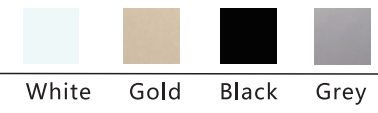

228 TYPE 3 FRAME

299 TYPE 4 FRAME

Customizable colored glass

86 TYPE PC SERIES

PC Frame

1Gang LED Switch

2Gang LED Switch

3Gang LED Switch