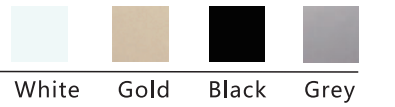

3 FRAME SWITCH SOCKET

228 TYPE 3 FRAME