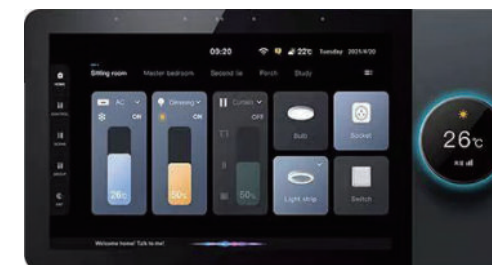

8" Control Panel