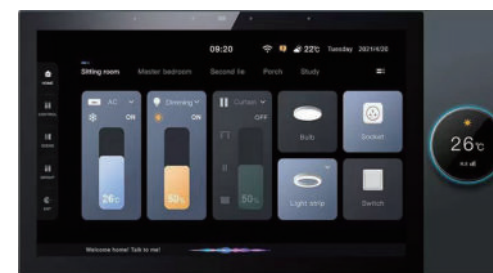

10" Control Panel