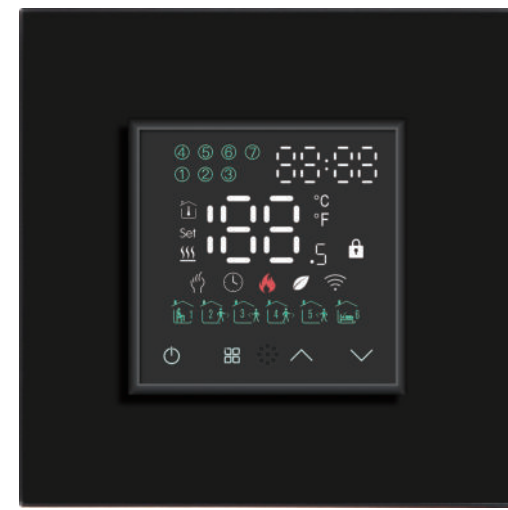

86 TYPE SMART THERMOSTAT

White Black

Wi-Fi Touch Zigbee

S1N Thermostat Touch/Wi-Fi/Zigbee black