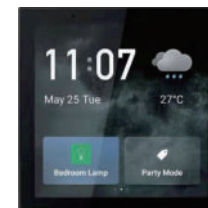

COLOUR

SMART HOME

SMART CONTROL PANEL

WI-FI / ZIGBEE CONTROL PANEL

Wi-Fi

Touch

Zigbee

4" Control Panel