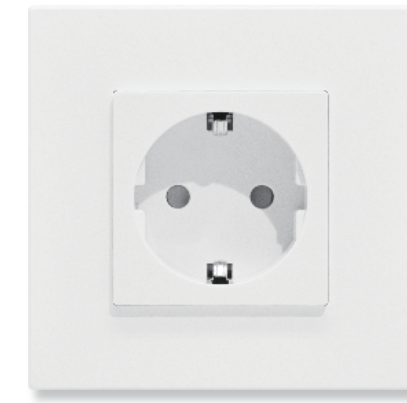

Curtain LED Switch

Doolbell LED Switch

86 TYPE PC SERIES

PC Frame

EU Socket

EU LED Socket

EU Waterproof Socket

EU USB+Type-C Socket