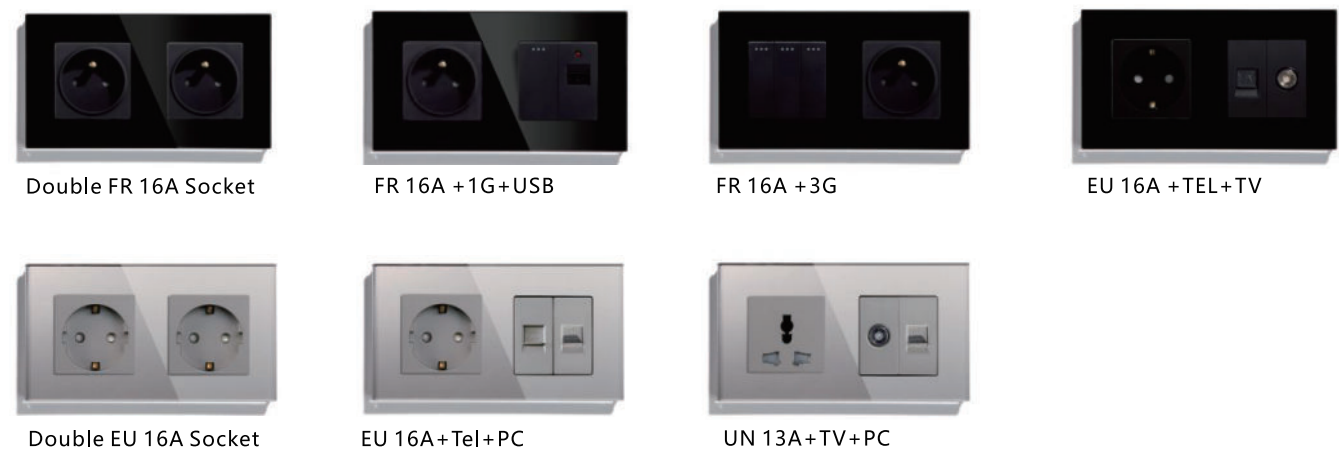

EU Waterproof Socket USB & Type-C - Gold

EU Waterproof Socket USB & Type-C - Black

EU Waterproof Socket USB & Type-C - White

2 FRAME MECHANICAL SOCKET

146/157 DOUBLE FRAME

146 DOUBLE FRAME

157 DOUBLE FRAME

3 FRAME SWITCH SOCKET

Curtain LED Switch

Doolbell LED Switch

86 TYPE PC SERIES

PC Frame

EU Socket

EU LED Socket

EU Waterproof Socket

EU USB+Type-C Socket

HDMI + TV Outlet

1Gang + WLAN Outlet

Intelligent Parts

Smart Switch Function
Smart Socket Function

Touch
1 gang 1 way/ 2way
2 gang 1 way/ 2way
3 gang 1 way/ 2way
Dimmer 1G/2G
Doorbell
Curtain

Wi-Fi Touch
1 gang / 2gang /3gang /4 gang
Dimmer
Curtain