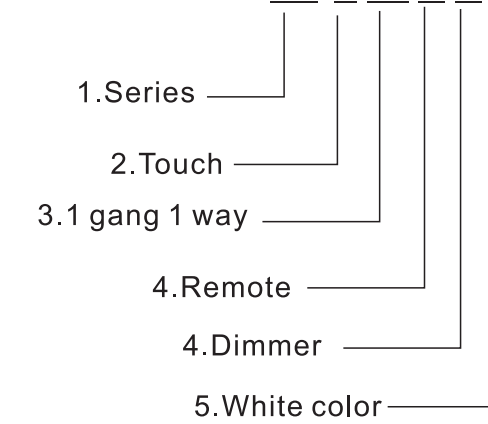

6G 1W/2W Touch Switch
6G Wi-Fi / Zigbee

SMART SWITCH & SOCKET

Wi-Fi / Zigbee
1G + UK Socket

Wi-Fi / Zigbee
2G + EU Socket

Wi-Fi / Zigbee
3G + FR Socket

Wi-Fi / Zigbee
2G + Universal Socket

Wi-Fi / Zigbee
2G + EU Socket

**OPEN YOUR
SMART LIFE**

Smart Switch & Socket
86/118/146/157/228/297
Touch/Zigbee/Wi-Fi/Dimmer

SMART SOCKET

86/146/157/228/299 TYPE SOCKET

1G Switch+13A+PC+TV Outlet

Double USB + 3 Pin + 2G

2G Switch+French 16A +PC+TV Outlet

1G+2G+Double 2Pin

3G+3G+German 16A

2G+3G+French 16A

3G+2G+German 16A

3G+2G+German 16A

RULE OF MODEL WRITING

Products Model No: S1-T 11 R D W

Horizontal

Vertical

1. Series	2. Model	3. Spec	4. Function	5. Colour
S1 - CRYSTAL 86	T - Touch	11 - 1 gang 1 way	D - Dimmer	W - white
S1S -CRYSTAL 86 Frame	W - Wi-Fi	12 -1 gang 2 way	CU - Curtain	B - black
S2S - CRYSTAL 118	M -Mechanical	13 - 1 gang 3 way	DR - Doorbell	G -gold
S2N -CRYSTAL 146	Z -Zigbee	21 - 2 gang 1 way	EU Socket -EU	S -Silver
S2D -CTYSTAL 157		22 - 2 gang 2 way	FR Socket -FR	GR -grey
S23 -CRYSTAL 228		23 - 2 gang 3 way	UK Socket -UK	
S24 -CRYSTAL 299		31 - 3 gang 1 way	UN Socket -UN	
S3 -ALUMINUM 86		32 - 3 gang 2 way		
S3N -ALUMINUM 146		33 - 3 gang 3 way		
S3D -ALUMINUM 157				
S33 -ALUMINUM 228				
S34 -ALUMINUM 299				