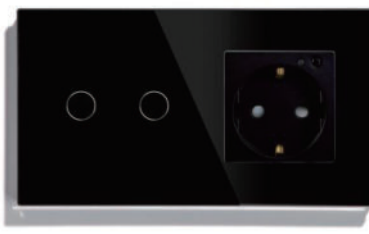

DOUBLE FRAME SMART SWITCH

S1 GLASS PANEL SWITCH

2G 1W/2W Touch Switch
2G Wi-Fi / Zigbee

3G 1W/2W Touch Switch
3G Wi-Fi / Zigbee

4G 1W/2W Touch Switch
4G Wi-Fi / Zigbee

5G 1W/2W Touch Switch
5G Wi-Fi / Zigbee

6G 1W/2W Touch Switch
6G Wi-Fi / Zigbee

SMART SWITCH & SOCKET

Wi-Fi / Zigbee
1G + UK Socket

Wi-Fi / Zigbee
2G + EU Socket

Wi-Fi / Zigbee
3G + FR Socket

Wi-Fi / Zigbee
2G + Universal Socket

Wi-Fi / Zigbee
2G + EU Socket