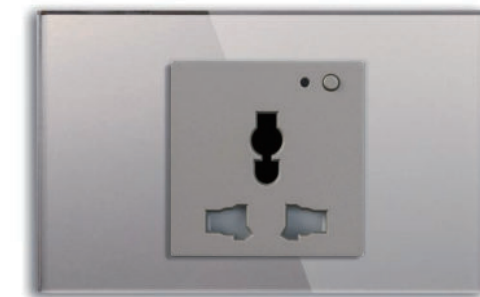

US Smart Switch Socket USB + Type-C

US Smart Switch Socket USB + Type-C

US Smart Switch Socket USB + Type-C

US Smart Switch Socket 1Gang

US Smart Switch Socket 2Gang

Double US Smart Switch Socket

Double US Smart Switch Socket

118 TYPE SMART SOCKET

S2S CRYSTAL

Wi-Fi

Touch

Universal Type Wi-Fi gold

Universal Type Wi-Fi black

Universal Type Wi-Fi grey

Universal Type Wi-Fi white