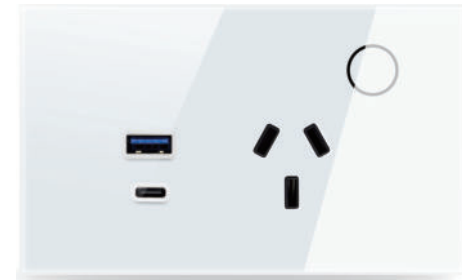

Wi-Fi Touch

Curtain Switch

Doorbell Switch

4 Gang N Touch / Wi-Fi

118 TYPE SMART SWITCH

US Series 118 Touch/Wi-Fi Switch

Wi-Fi

Touch

US Smart Switch Socket USB + Type-C

US Smart Switch Socket USB + Type-C

US Smart Switch Socket USB + Type-C

US Smart Switch Socket 1Gang

US Smart Switch Socket 2Gang

Double US Smart Switch Socket

Double US Smart Switch Socket