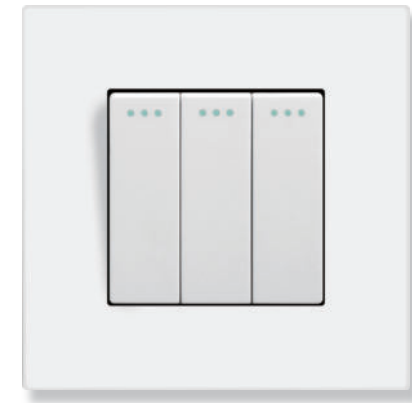

3Gang LED Switch