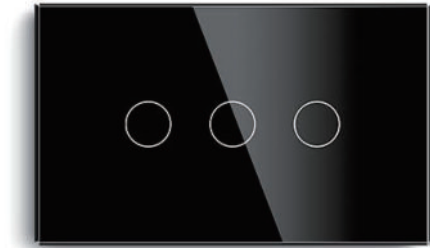

ECONOMIC SWITCH COMBINATION

Touch

S3 1G black
Touch

S1 157 2G+EU Socket
Touch black

S1 228 2G*3
Touch white

S2 Tempered Glass 118

A technology jewel, as pure as a diamond and as light as a feather.

118 TYPE SMART SWITCH

S2S 118 Touch/Wi-Fi Switch

Wi-Fi Touch

1 Gang Touch / Wi-Fi

2 Gang Touch / Wi-Fi

3 Gang Touch / Wi-Fi

1 Gang Dimmer / Wi-Fi / Touch

Wi-Fi Curtatin Switch

S2S 118 Touch/ Wi-Fi Switch

Wi-Fi Touch

Curtain Switch

Doorbell Switch

4 Gang N Touch / Wi-Fi

118 TYPE SMART SWITCH

US Series 118 Touch/Wi-Fi Switch

Wi-Fi

Touch