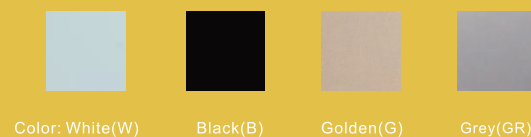

Crystal Glass Panel

New logo

Crystal Glass Panel

146/157 type Double hole

Crystal Glass Panel

228 Type 3 hole

Crystal Glass Panel

118 Single

UNITS