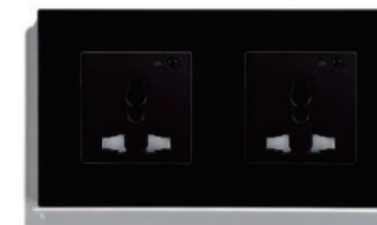

S1N DOUBLE FRAME

JW 01-White Universal Type
Wi-Fi / Zigbee