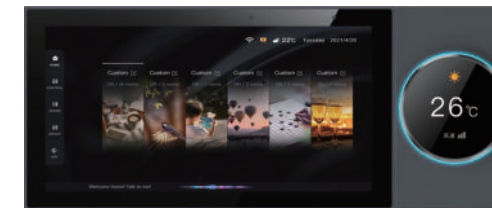

COLOUR

SMART HOME

SMART CONTROL PANEL

WI-FI / ZIGBEE CONTROL PANEL

Wi-Fi

Touch

Zigbee

4" Control Panel