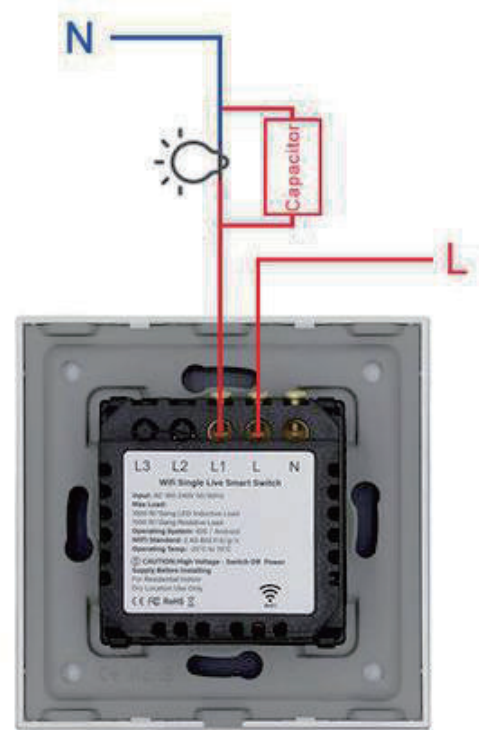

S1N20A Touch/Wi-Fi/Zigbee white

S1N20A Touch/Wi-Fi / Zigbee grey

S1N20A gold

S1N20A black

Single Live Smart Switch

Install The Wi-fi Adapter To Work As
Wi-fi Single Live Switch

Switch

Adapter

Wiring Diagram

86 TYPE SINGLE LIVE SMART SWITCH

S1N SL 86 TYPE SWITCH

S1N 86 TYPE SINGLE LIVE ZIGBEE SWITCH

Smart Life

Unlimited WiFi Control Through
Your Smartphone Wherever You Are!

EASY REMOTE CONTROL

SMART Wi-Fi SOCKET