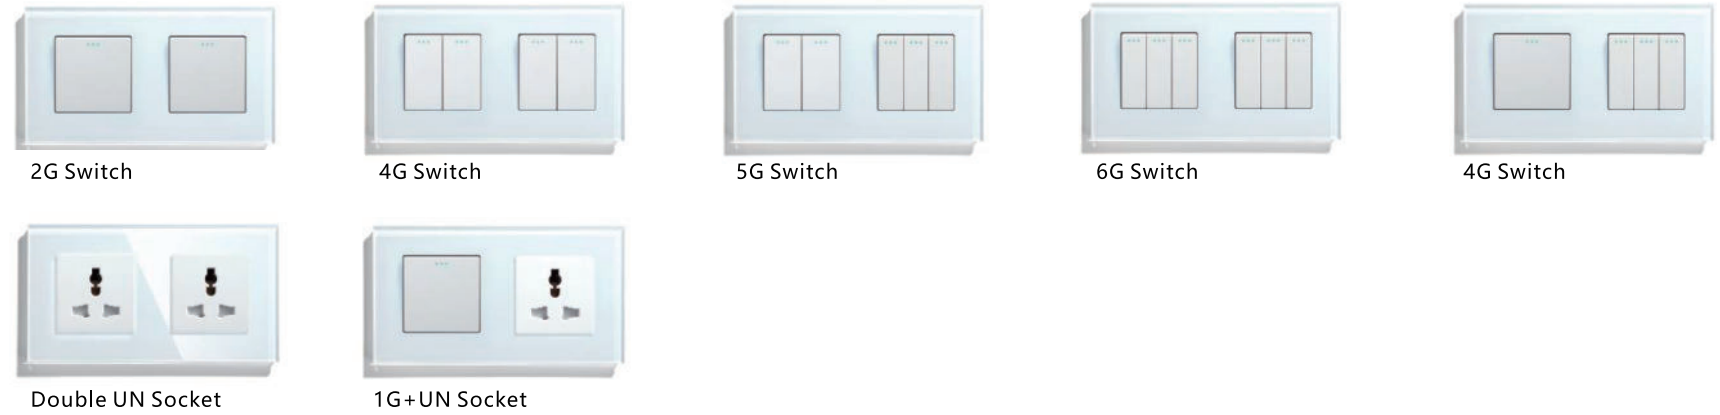

EU Waterproof Socket USB & Type-C - Gold

EU Waterproof Socket USB & Type-C - Black

EU Waterproof Socket USB & Type-C - White

2 FRAME MECHANICAL SOCKET

146/157 DOUBLE FRAME

146 DOUBLE FRAME

157 DOUBLE FRAME

3 FRAME SWITCH SOCKET