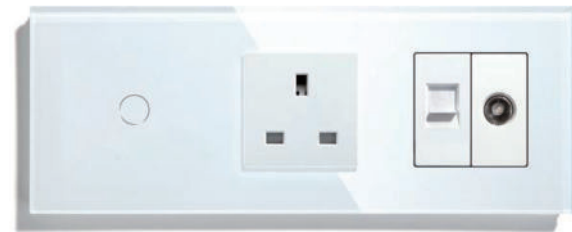

SMART SOCKET

86/146/157/228/299 TYPE SOCKET

1G Switch+13A+PC+TV Outlet