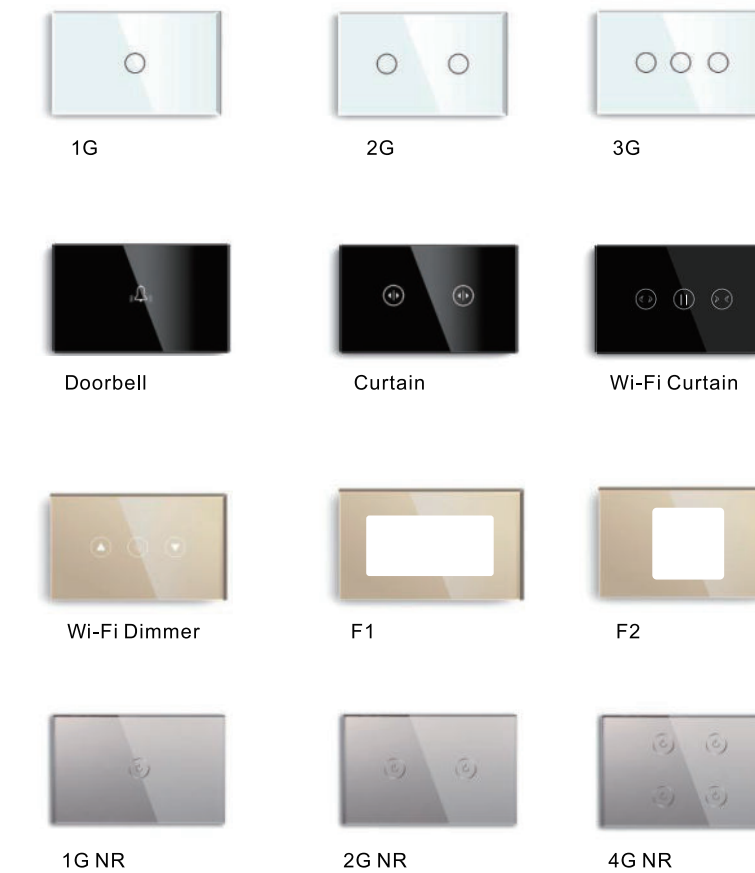

Crystal Glass Panel

118 Single