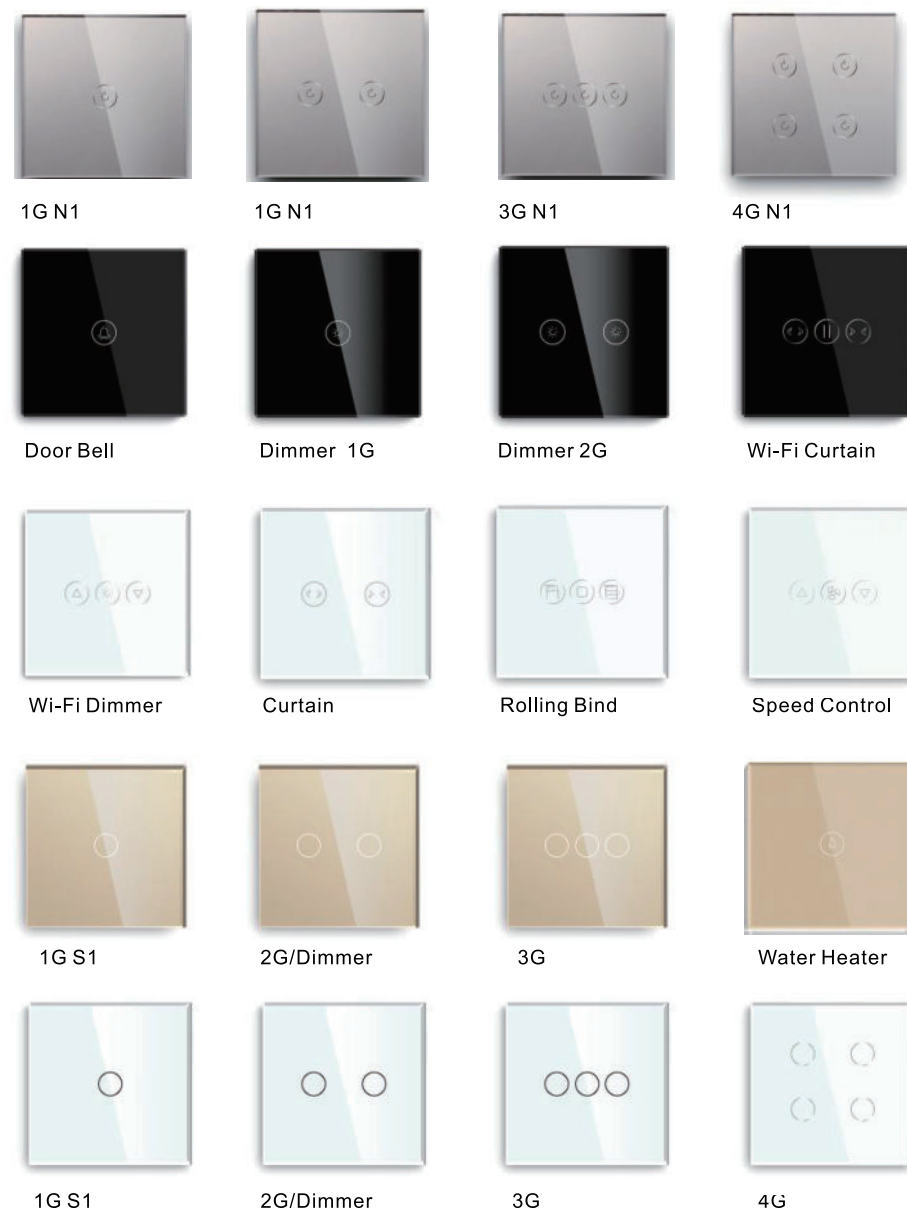

Crystal Glass Panel

New logo