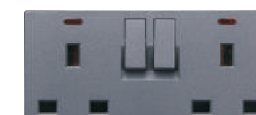

67H
double 13A switched
socket black with LED