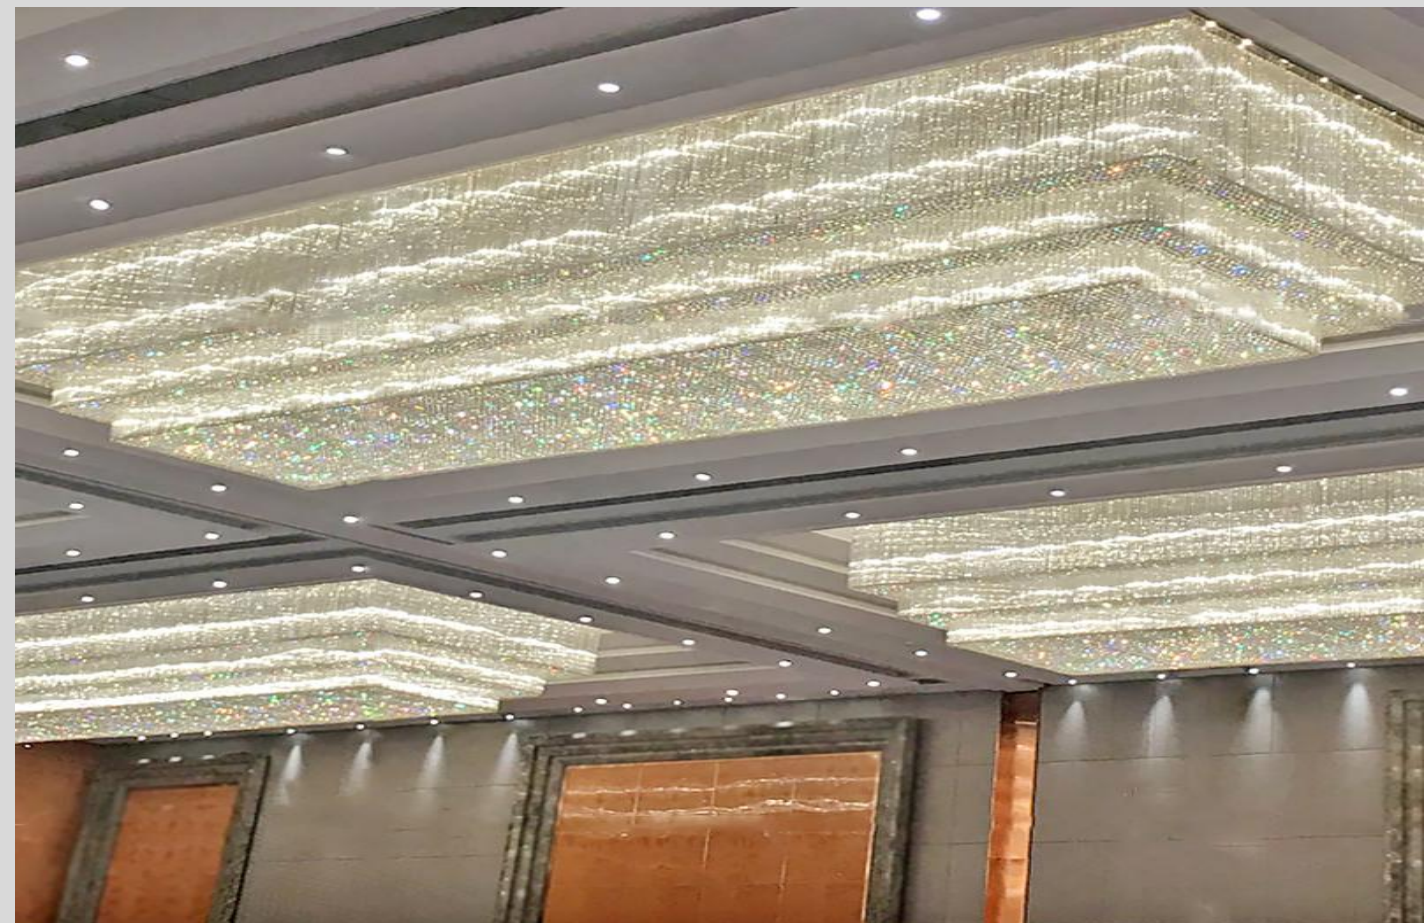

DXL1883
Metal+Acrylic
D2000*H1000mm