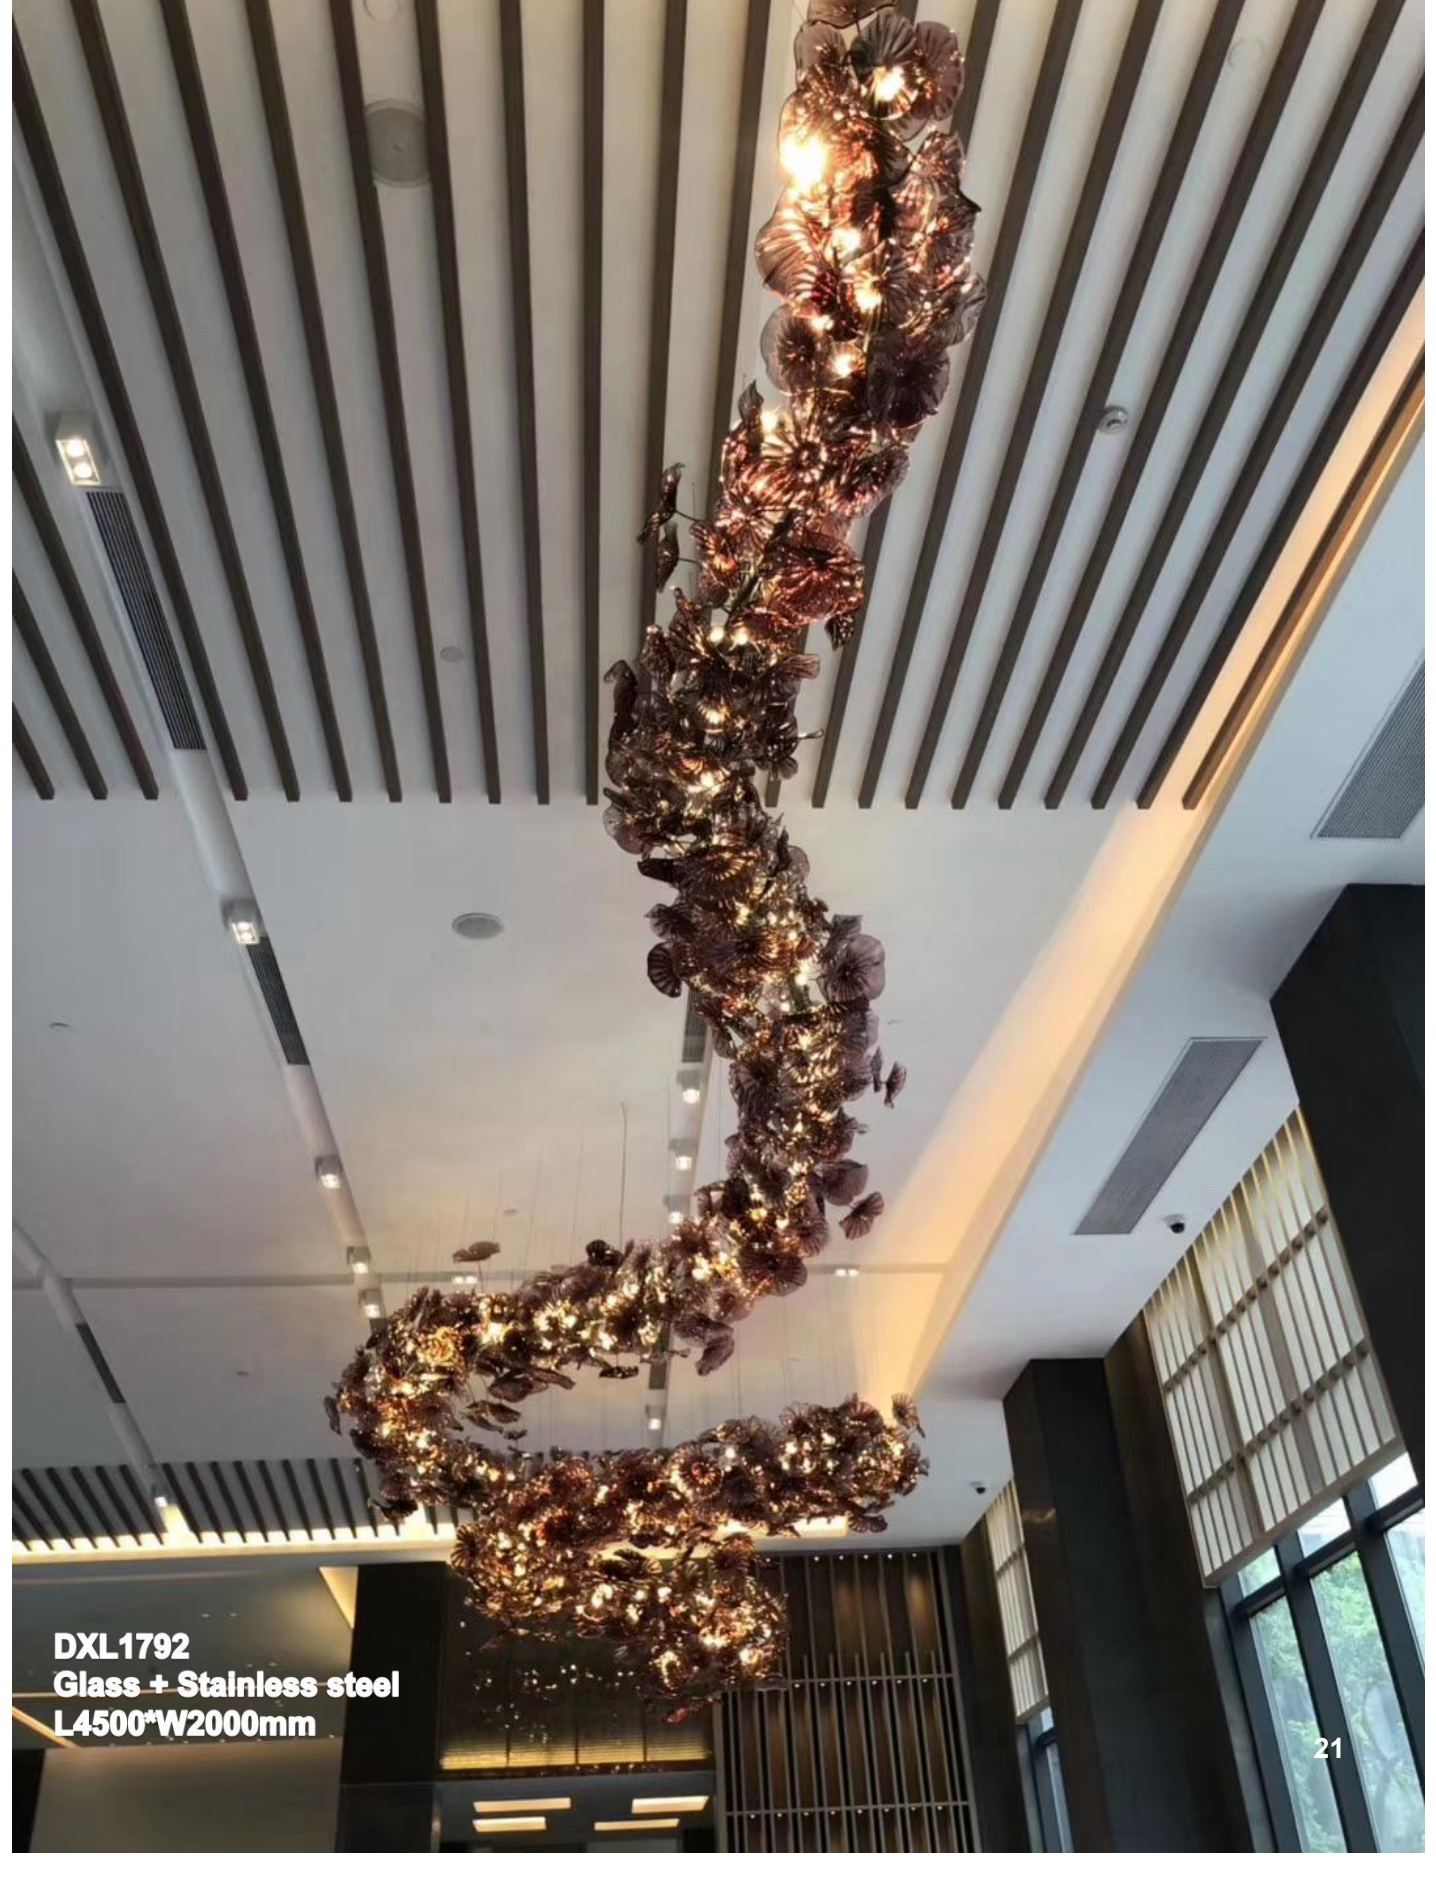

DXL1522
Bamboo+glass
L20000mm

DXL1886
Stainless steel+K9 crystal
D2000*W4500mm

DXL1889
Stainless steel+Glass
L3500*W2000mm

DXL1797
Glass + Metal
L3500*W1500*H600mm

DXL1796
Glass + Stainless steel
D2000*H1500mm