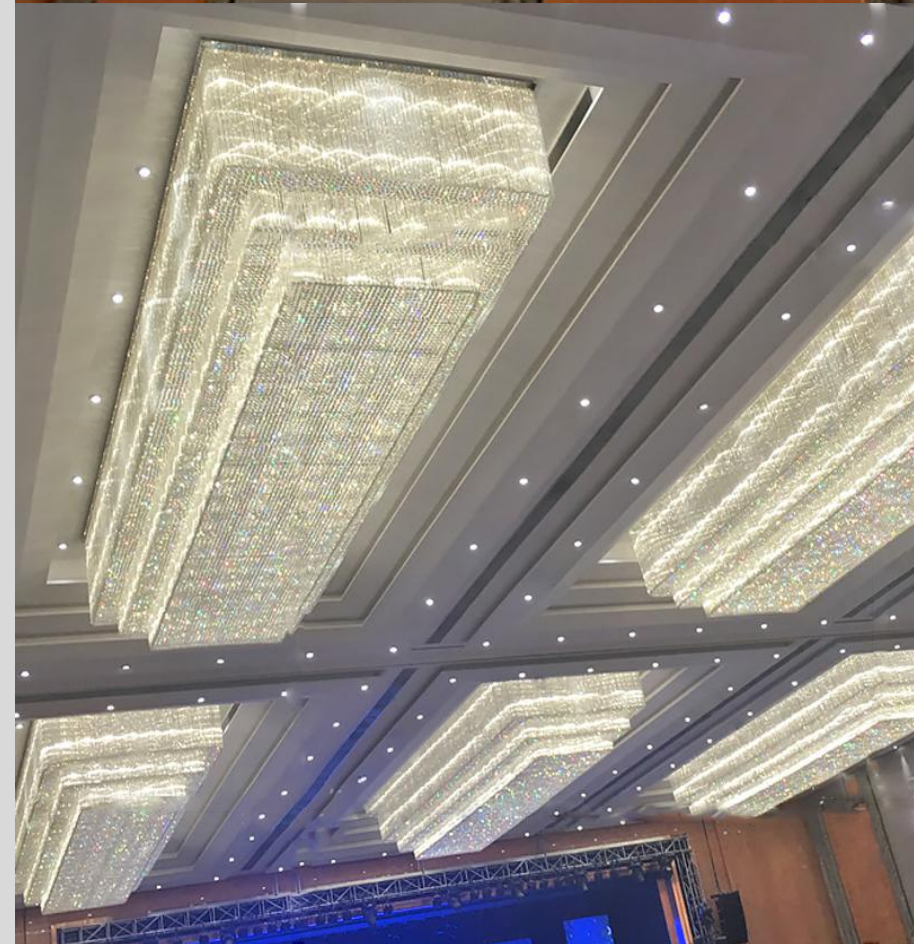

DXL1795
Stainless steel+Crystal
L5500*W2000mm