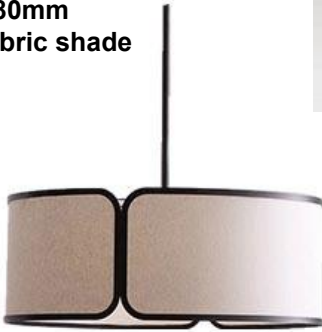

DXW2213
1*E27
L150*E215*H335mm
Metal+Fabric shade

DXP2220
1*E27
D500*H180mm
Metal+Fabric shade