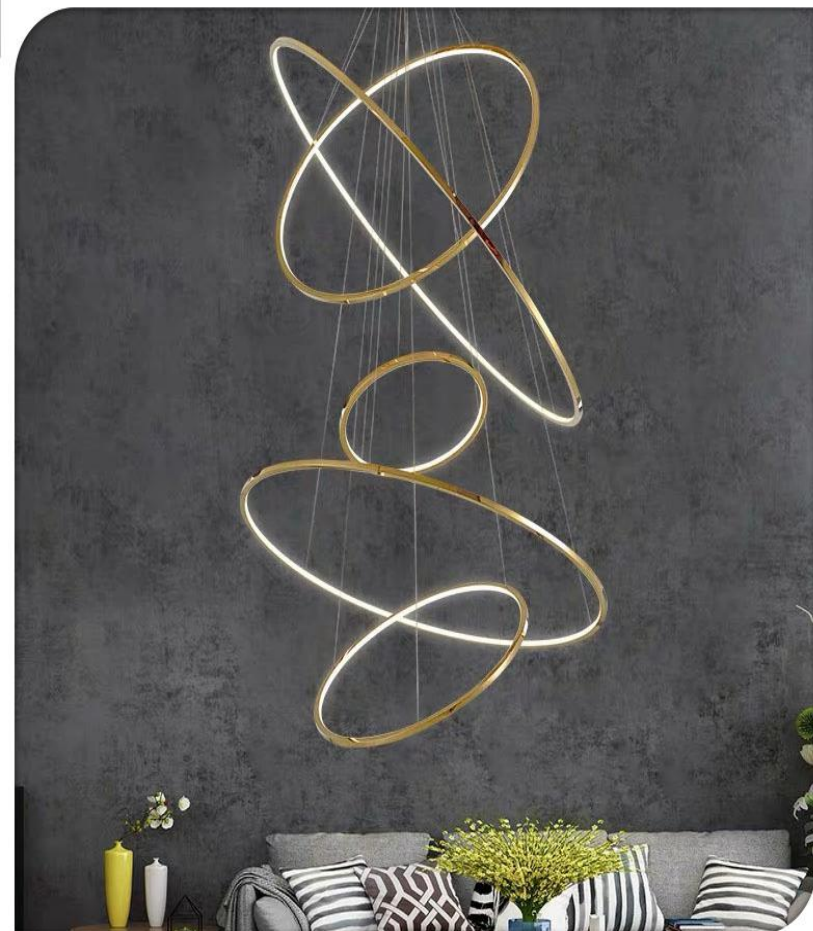

DX8110
Stainless steel+Silicon
D400+D500+D600+D800+D1000mm