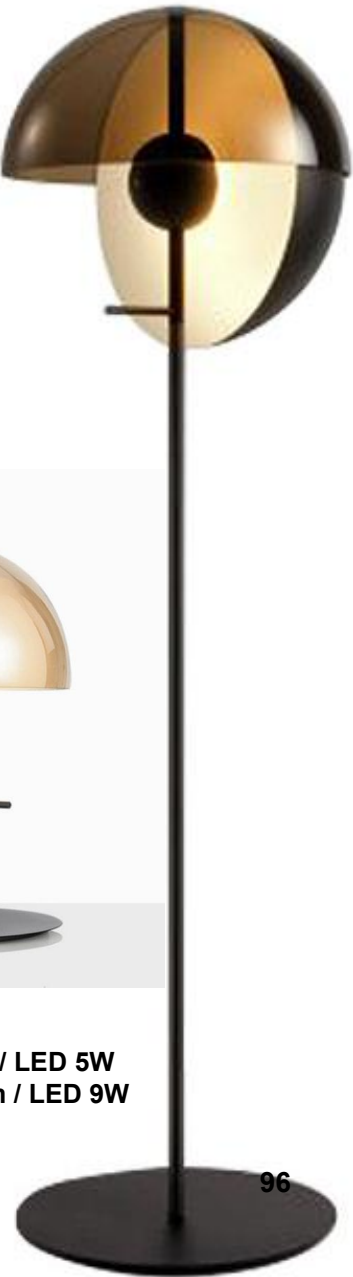

DXt2264
L250*H650mm
Metal+Fabric shade / 1*E27

DXP2266
L320*H1600mm
Metal+Fabric shade / 1*E27

DXP2267
T: D380*H900mm
F: D480*H1400mm
Metal+Glass / 1*E27

DXP2268
T: D320*H450mm / LED 5W
F: D320*H1600mm / LED 9W
Metal+Acrylic